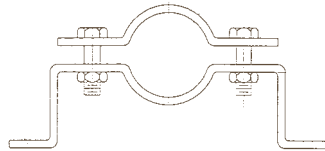

OTHER 304SS & 316SS HANGER & SUPPORT ITEMS AVAILABLE

Pipe Shield

Double Bolt Pipe Clamp

Protection Saddle

Roller Chair

Marine Hanger

Pipe Saddle

Offset Pipe Clamp

Forged Clevis

Special Dimension U-Bolt

Wedge Anchor

Welded Bracket

Turnbuckle

J-Bolt

Eye Rod

L-Bolt