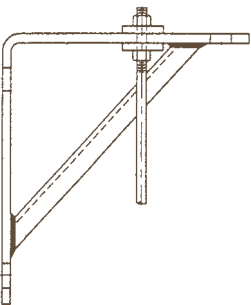

OTHER 304SS & 316SS HANGER & SUPPORT ITEMS AVAILABLE

Pipe Shield

Double Bolt Pipe Clamp

Protection Saddle

Roller Chair

Marine Hanger

Pipe Saddle

Offset Pipe Clamp

Forged Clevis

Special Dimension U-Bolt

Wedge Anchor

Welded Bracket

Turnbuckle

J-Bolt

Eye Rod

L-Bolt