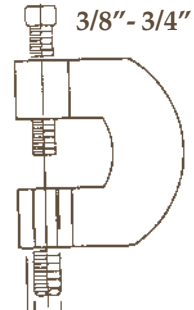

304SS HANGER, STRUT & FASTENER ITEMS SHIPPED SAME DAY FROM STOCK

U-Bolt
1/4"-24" Pipe Sizes
4"-24" DI Sizes

Clevis Hanger
1/2" - 18"

Forged Eye Nut
3/8" - 1"

Ceiling Flange
3/8" - 1/2"

Split Ring
3/8" - 3"

1 Hole & 2 Hole Strap For Pipe And Tube
3/8" - 2"
1/4" - 1"

Pear Shaped Hanger

Medium Pipe Clamp
1/2" - 12"

Riser Clamp
3"-12" OD Sizes
1/2" - 14" pipe size

C-Clamp w/ Locknut
3/8" - 3/4"

Coupling Nut
1/4" - 1"

ATR
3', 6', 12'
1/4" - 1 1/4"

Strut Clamp
3/8" - 6" Pipe
1/4" - 4" Tube

Welded Beam Attachment
3/8" - 1"

Strut with & without holes

Bolt, Nut & Washer
1/4" - 1"

MOST ITEMS AVAILABLE FROM STOCK IN 316SS

Falcon Metal
CORPORATION