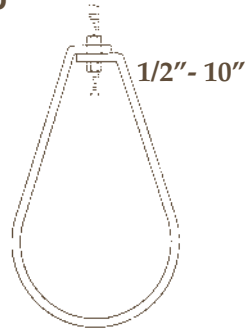

304SS HANGER, STRUT & FASTENER ITEMS SHIPPED SAME DAY FROM STOCK

U-Bolt
1/4"-24" Pipe Sizes
4"-24" DI Sizes

Clevis Hanger
1/2" - 18"

Forged Eye Nut
3/8" - 1"

Ceiling Flange
3/8" - 1/2"

Split Ring
3/8" - 3"

1 Hole & 2 Hole Strap For Pipe And Tube
3/8" - 2"
1/4" - 1"

Pear Shaped Hanger

Medium Pipe Clamp
1/2" - 12"

Riser Clamp
3"-12" OD Sizes
1/2" - 14" pipe size

C-Clamp w/ Locknut
3/8" - 3/4"

Coupling Nut
1/4" - 1"

ATR
3', 6', 12'
1/4" - 1 1/4"

Strut Clamp
3/8" - 6" Pipe
1/4" - 4" Tube

Welded Beam Attachment
3/8" - 1"

Strut with & without holes

Bolt, Nut & Washer
1/4" - 1"

MOST ITEMS AVAILABLE FROM STOCK IN 316SS

Falcon Metal
CORPORATION