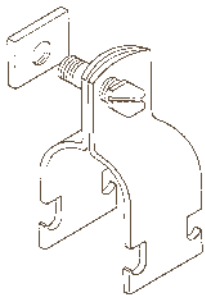

304SS HANGER, STRUT & FASTENER ITEMS SHIPPED SAME DAY FROM STOCK

U-Bolt
1/4"-24" Pipe Sizes
4"-24" DI Sizes

Clevis Hanger
1/2" - 18"

Forged Eye Nut
3/8" - 1"

Ceiling Flange
3/8" - 1/2"

Split Ring
3/8" - 3"

1 Hole & 2 Hole Strap For Pipe And Tube
3/8" - 2"
1/4" - 1"

Pear Shaped Hanger

Medium Pipe Clamp
1/2" - 12"

Riser Clamp
3"-12" OD Sizes
1/2" - 14" pipe size

C-Clamp w/ Locknut
3/8" - 3/4"

Coupling Nut
1/4" - 1"

ATR
3', 6', 12'
1/4" - 1 1/4"

Strut Clamp
3/8" - 6" Pipe
1/4" - 4" Tube

Welded Beam Attachment
3/8" - 1"

Strut with & without holes

Bolt, Nut & Washer
1/4" - 1"

MOST ITEMS AVAILABLE FROM STOCK IN 316SS

Falcon Metal
CORPORATION