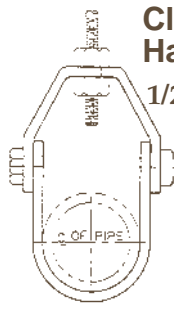

304SS HANGER, STRUT & FASTENER ITEMS SHIPPED SAME DAY FROM STOCK

U-Bolt
1/4"-24" Pipe Sizes
4"-24" DI Sizes

Clevis Hanger
1/2" - 18"

Forged Eye Nut
3/8" - 1"

Ceiling Flange
3/8" - 1/2"

Split Ring
3/8" - 3"

1 Hole & 2 Hole Strap For Pipe And Tube
3/8" - 2"
1/4" - 1"

Pear Shaped Hanger

Medium Pipe Clamp
1/2" - 12"

Riser Clamp
3"-12" OD Sizes
1/2" - 14" pipe size

C-Clamp w/ Locknut
3/8" - 3/4"

Coupling Nut
1/4" - 1"

ATR
3', 6', 12'
1/4" - 1 1/4"

Strut Clamp
3/8" - 6" Pipe
1/4" - 4" Tube

Welded Beam Attachment
3/8" - 1"

Strut with & without holes

Bolt, Nut & Washer
1/4" - 1"

MOST ITEMS AVAILABLE FROM STOCK IN 316SS

Falcon Metal
CORPORATION